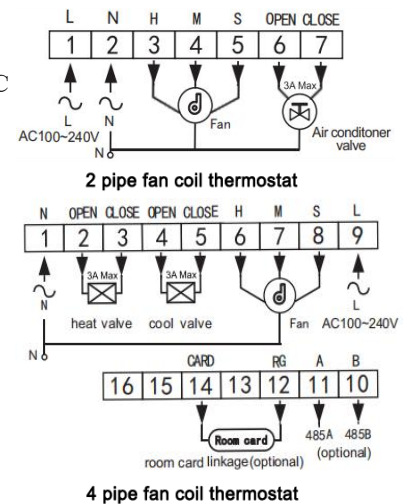

TCR7-WIFI-AC2	3
TCR8-WIFI-AC2	3
TR9B-WIFI-AC2	4
TR8B-WIFI-AC2	4
TR33-WIFI-AC2	5
TGR87-WIFI-AC2	5
TGT70--WIFI-AC2	5
TDS21-WIFI-AC2	6
TDS23-WIFI-AC2	6
TGP51-WIFI-AC2	6
TOL313-WIFI-AC2	7

CERTIFICATES	8
---------------------	-------	---

FACTORY	9
----------------	-------	---

WIFI FAN COIL THERMOSTAT

NEW

TCR7-WIFI-AC

- Button type/Black back light
- Current Loading: 3A
- Supply Voltage: AC100~240V
- Temperature Setting range: 5~95°C
- Temperature Accuracy: +/- 0.5°C
- Ambient Temperature: -5~50°C
- Dimension(L/H/W): 86*86*45mm
- Weight: 0.25kg
- Protection Level: IP20
- 3 fan speed + auto
- With timer task function
- With C and F degree display ways
- With weather and humidity display
- Adjustable screen brightness
- With 4 languages for thermostat
- With 11 languages for app

NEW

TCR8-WIFI-AC

- Touch key/Black back light
- Current Loading: 3A
- Supply Voltage: AC100~240V
- Temperature Setting range: 5~95°C
- Temperature Accuracy: +/- 0.5°C
- Ambient Temperature: -5~50°C
- Dimension(L/H/W): 86*86*45mm
- Weight: 0.25kg
- Protection Level: IP20
- 3 fan speed + auto
- With timer task function
- With C and F degree display ways
- With weather and humidity display
- Adjustable screen brightness
- With 4 languages for thermostat
- With 11 languages for app

NEW

TR9B-WIFI-AC

- Touch key/Black back light
- Current Loading: 3A
- Supply Voltage: AC100~240V
- Temperature Setting range: 5~95°C
- Temperature Accuracy: +/- 0.5°C
- Ambient Temperature: -5~50°C
- Dimension(L/H/W): 86*86*45mm
- Weight: 0.25kg
- Protection Level: IP20
- 3 fan speed + auto
- With timer task function
- With C and F degree display ways
- With humidity and weather display
- With 11 languages for app