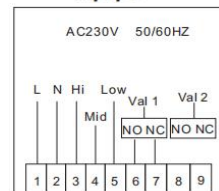

2 pipe

4 pipe

TGP51-WIFI-AC

Touch screen/Black back light
 Current Loading: 3A
 Supply Voltage: AC200~240V
 Temperature Setting range: 5~95°C
 Temperature Accuracy: +/- 0.5°C
 Ambient Temperature: -5~50°C
 Dimension(L/H/W): 86*86*45mm
 Weight: 0.30kg
 Protection Level: IP20
 3 fan speed + auto
 With timer task function

2 pipe

4 pipe

TOL313-WIFI-AC

- Button type/White back light
- Current Loading: 3A
- Supply Voltage: AC200~240V
- Temperature Setting range: 5~95°C
- Temperature Accuracy: +/- 0.5°C
- Ambient Temperature: -5~50°C
- Dimension(L/H/W): 86*86*45mm
- Weight: 0.30kg
- Protection Level: IP20
- 3 fan speed + auto
- With timer task function