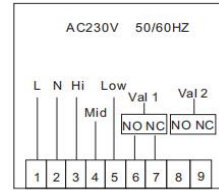

TDS21-WIFI-AC

Touch Screen/White back light
Current Loading: 3A
Supply Voltage: AC200~240V
Temperature Setting range: 5~95°C
Temperature Accuracy: +/- 0.5°C
Ambient Temperature: -5~50°C
Dimension(L/H/W): 86*86*45mm
Weight: 0.30kg
Protection Level: IP20
3 fan speed + auto
With timer task function

4 pipe

TDS23-WIFI-AC

Touch screen/White back light
Current Loading: 3A
Supply Voltage: AC200~240V
Temperature Setting range: 5~95°C
Temperature Accuracy: +/- 0.5°C
Ambient Temperature: -5~50°C
Dimension(L/H/W): 86*86*45mm
Weight: 0.30kg
Protection Level: IP20
3 fan speed + auto
With timer task function

TGP51-WIFI-AC

Touch screen/Black back light
Current Loading: 3A
Supply Voltage: AC200~240V
Temperature Setting range: 5~95°C
Temperature Accuracy: +/- 0.5°C
Ambient Temperature: -5~50°C
Dimension(L/H/W): 86*86*45mm
Weight: 0.30kg
Protection Level: IP20
3 fan speed + auto
With timer task function