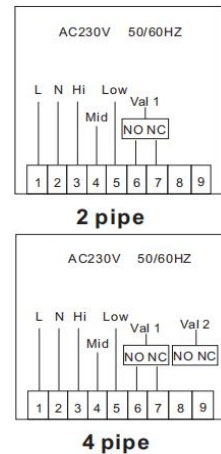

NEW

TCR8-WIFI-AC

- Touch key/Black back light
- Current Loading: 3A
- Supply Voltage: AC100~240V
- Temperature Setting range: 5~95°C
- Temperature Accuracy: +/- 0.5°C
- Ambient Temperature: -5~50°C
- Dimension(L/H/W): 86*86*45mm
- Weight: 0.25kg
- Protection Level: IP20
- 3 fan speed + auto
- With timer task function
- With C and F degree display ways
- With weather and humidity display
- Adjustable screen brightness
- With 4 languages for thermostat
- With 11 languages for app

NEW

TR8B-WIFI-AC

- Touch key/Black back light
- Current Loading: 3A
- Supply Voltage: AC100~240V
- Temperature Setting range: 5~95°C
- Temperature Accuracy: +/- 0.5°C
- Ambient Temperature: -5~50°C
- Dimension(L/H/W): 86*86*45mm
- Weight: 0.25kg
- Protection Level: IP20
- 3 fan speed + auto
- With timer task function
- With C and F degree display ways
- With humidity and weather display
- With 11 languages for app

NEW

TR33-WIFI-AC

Button type/White back light
 Current Loading: 3A
 Supply Voltage: AC100~240V
 Temperature Setting range: 5~95°C
 Temperature Accuracy: +/- 0.5°C
 Ambient Temperature: -5~50°C
 Dimension(L/H/W): 86*86*45mm
 Weight: 0.25kg
 Protection Level: IP20
 3 fan speed + auto
 With timer task function
 With C and F degree display ways
 With 11 languages for app

TGR87-WIFI-AC

Round touch screen/Black back light
 Current Loading: 3A
 Supply Voltage: AC200~240V
 Temperature Setting range: 5~95°C
 Temperature Accuracy: +/- 0.5°C
 Ambient Temperature: -5~50°C
 Dimension(L/H/W): 86*86*45mm
 Weight: 0.35kg
 Protection Level: IP20
 3 fan speed + auto
 With timer task function