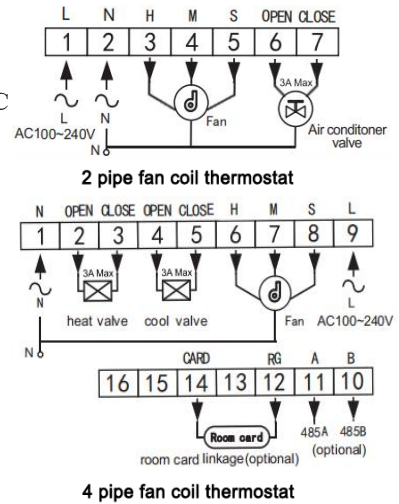

FACTORY	9
----------------	-------	---

WIFI FAN COIL THERMOSTAT

NEW

TCR7-WIFI-AC

- Button type/Black back light
- Current Loading: 3A
- Supply Voltage: AC100~240V
- Temperature Setting range: 5~95°C
- Temperature Accuracy: +/- 0.5°C
- Ambient Temperature: -5~50°C
- Dimension(L/H/W): 86*86*45mm
- Weight: 0.25kg
- Protection Level: IP20
- 3 fan speed + auto
- With timer task function
- With C and F degree display ways
- With weather and humidity display
- Adjustable screen brightness
- With 4 languages for thermostat
- With 11 languages for app

NEW

TCR8-WIFI-AC

- Touch key/Black back light
- Current Loading: 3A
- Supply Voltage: AC100~240V
- Temperature Setting range: 5~95°C
- Temperature Accuracy: +/- 0.5°C
- Ambient Temperature: -5~50°C
- Dimension(L/H/W): 86*86*45mm
- Weight: 0.25kg
- Protection Level: IP20
- 3 fan speed + auto
- With timer task function
- With C and F degree display ways
- With weather and humidity display
- Adjustable screen brightness
- With 4 languages for thermostat
- With 11 languages for app