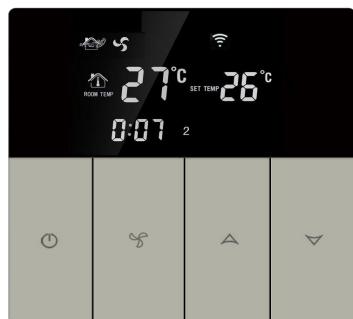

TGP51-WIFI-AC

Touch screen/Black back light
Current Loading: 3A
Supply Voltage: AC200~240V
Temperature Setting range: 5~95°C
Temperature Accuracy: +/- 0.5°C
Ambient Temperature: -5~50°C
Dimension(L/H/W): 86*86*45mm
Weight: 0.30kg
Protection Level: IP20
3 fan speed + auto
With timer task function