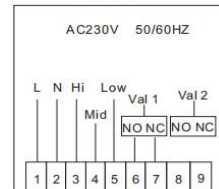

TDS21-WIFI-AC

Touch Screen/White back light
Current Loading: 3A
Supply Voltage: AC200~240V
Temperature Setting range: 5~95°C
Temperature Accuracy: +/- 0.5°C
Ambient Temperature: -5~50°C
Dimension(L/H/W): 86*86*45mm
Weight: 0.30kg
Protection Level: IP20
3 fan speed + auto
With timer task function

TDS23-WIFI-AC

Touch screen/White back light
Current Loading: 3A
Supply Voltage: AC200~240V
Temperature Setting range: 5~95°C
Temperature Accuracy: +/- 0.5°C
Ambient Temperature: -5~50°C
Dimension(L/H/W): 86*86*45mm
Weight: 0.30kg
Protection Level: IP20
3 fan speed + auto
With timer task function

4 pipe

TGP51-WIFI-AC

Touch screen/Black back light
Current Loading: 3A
Supply Voltage: AC200~240V
Temperature Setting range: 5~95°C
Temperature Accuracy: +/- 0.5°C
Ambient Temperature: -5~50°C
Dimension(L/H/W): 86*86*45mm
Weight: 0.30kg
Protection Level: IP20
3 fan speed + auto
With timer task function