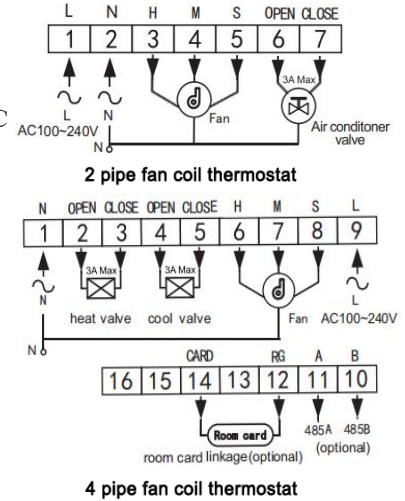

FACTORY	9
----------------	-------	---

WIFI FAN COIL THERMOSTAT

NEW

TCR7-WIFI-AC

- Button type/Black back light
- Current Loading: 3A
- Supply Voltage: AC100~240V
- Temperature Setting range: 5~95°C
- Temperature Accuracy: +/- 0.5°C
- Ambient Temperature: -5~50°C
- Dimension(L/H/W): 86*86*45mm
- Weight: 0.25kg
- Protection Level: IP20
- 3 fan speed + auto
- With timer task function
- With C and F degree display ways
- With weather and humidity display
- Adjustable screen brightness
- With 4 languages for thermostat
- With 11 languages for app

NEW

TCR8-WIFI-AC

- Touch key/Black back light
- Current Loading: 3A
- Supply Voltage: AC100~240V
- Temperature Setting range: 5~95°C
- Temperature Accuracy: +/- 0.5°C
- Ambient Temperature: -5~50°C
- Dimension(L/H/W): 86*86*45mm
- Weight: 0.25kg
- Protection Level: IP20
- 3 fan speed + auto
- With timer task function
- With C and F degree display ways
- With weather and humidity display
- Adjustable screen brightness
- With 4 languages for thermostat
- With 11 languages for app

NEW

TR9B-WIFI-AC

- Touch key/Black back light
- Current Loading: 3A
- Supply Voltage: AC100~240V
- Temperature Setting range: 5~95°C
- Temperature Accuracy: +/- 0.5°C
- Ambient Temperature: -5~50°C
- Dimension(L/H/W): 86*86*45mm
- Weight: 0.25kg
- Protection Level: IP20
- 3 fan speed + auto
- With timer task function
- With C and F degree display ways
- With humidity and weather display
- With 11 languages for app