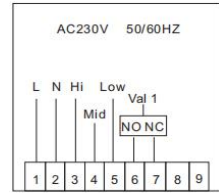

TDS21-WIFI-AC

Touch Screen/White back light
Current Loading: 3A
Supply Voltage: AC200~240V
Temperature Setting range: 5~95°C
Temperature Accuracy: +/- 0.5°C
Ambient Temperature: -5~50°C
Dimension(L/H/W): 86*86*45mm
Weight: 0.30kg
Protection Level: IP20
3 fan speed + auto
With timer task function

2 pipe