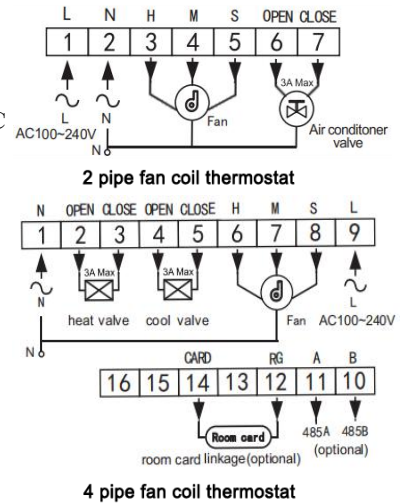

NEW

TR8B-WIFI-AC

- Touch key/Black back light
- Current Loading: 3A
- Supply Voltage: AC100~240V
- Temperature Setting range: 5~95°C
- Temperature Accuracy: +/- 0.5°C
- Ambient Temperature: -5~50°C
- Dimension(L/H/W): 86*86*45mm
- Weight: 0.25kg
- Protection Level: IP20
- 3 fan speed + auto
- With timer task function
- With C and F degree display ways
- With humidity and weather display
- With 11 languages for app

NEW

TR33-WIFI-AC

Button type/White back light
 Current Loading: 3A
 Supply Voltage: AC100~240V
 Temperature Setting range: 5~95°C
 Temperature Accuracy: +/- 0.5°C
 Ambient Temperature: -5~50°C
 Dimension(L/H/W): 86*86*45mm
 Weight: 0.25kg
 Protection Level: IP20
 3 fan speed + auto
 With timer task function
 With C and F degree display ways
 With 11 languages for app