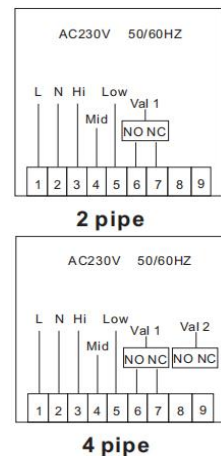

TGT70-WIFI-AC

Touch screen/Black back light
Current Loading: 3A
Supply Voltage: AC200~240V
Temperature Setting range: 5~95°C
Temperature Accuracy: +/- 0.5°C
Ambient Temperature: -5~50°C
Dimension(L/H/W): 86*86*45mm
Weight: 0.30kg
Protection Level: IP20
3 fan speed + auto
With timer task function