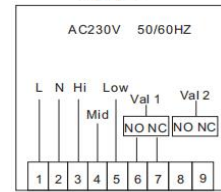

2 pipe

4 pipe

TOL313-WIFI-AC

- Button type/White back light
- Current Loading: 3A
- Supply Voltage: AC200~240V
- Temperature Setting range: 5~95°C
- Temperature Accuracy: +/- 0.5°C
- Ambient Temperature: -5~50°C
- Dimension(L/H/W): 86*86*45mm
- Weight: 0.30kg
- Protection Level: IP20
- 3 fan speed + auto
- With timer task function

2 pipe

4 pipe

CERTIFICATES

Certificates of Beok

ROHS

RED

CE-LVD

CE-EMC