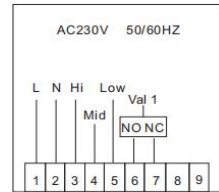

2 pipe

4 pipe

TDS23-WIFI-AC

Touch screen/White back light
 Current Loading: 3A
 Supply Voltage: AC200~240V
 Temperature Setting range: 5~95°C
 Temperature Accuracy: +/- 0.5°C
 Ambient Temperature: -5~50°C
 Dimension(L/H/W): 86*86*45mm
 Weight: 0.30kg
 Protection Level: IP20
 3 fan speed + auto
 With timer task function