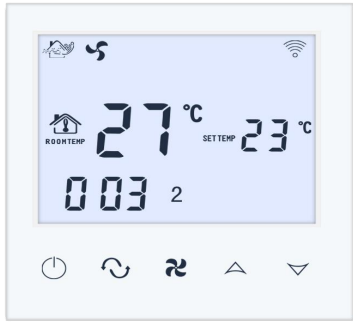

TDS21-WIFI-AC

Touch Screen/White back light
Current Loading: 3A
Supply Voltage: AC200~240V
Temperature Setting range: 5~95°C
Temperature Accuracy: +/- 0.5°C
Ambient Temperature: -5~50°C
Dimension(L/H/W): 86*86*45mm
Weight: 0.30kg
Protection Level: IP20
3 fan speed + auto
With timer task function