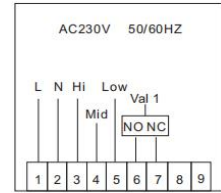

2 pipe

4 pipe

TOL313-WIFI-AC

- Button type/White back light
- Current Loading: 3A
- Supply Voltage: AC200~240V
- Temperature Setting range: 5~95°C
- Temperature Accuracy: +/- 0.5°C
- Ambient Temperature: -5~50°C
- Dimension(L/H/W): 86*86*45mm
- Weight: 0.30kg
- Protection Level: IP20
- 3 fan speed + auto
- With timer task function

2 pipe

4 pipe

CERTIFICATES

Certificates of Beok

ROHS

RED

CE-LVD

CE-EMC