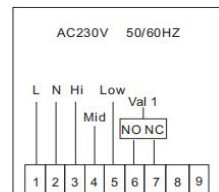

2 pipe

4 pipe

TGP51-WIFI-AC

Touch screen/Black back light
 Current Loading: 3A
 Supply Voltage: AC200~240V
 Temperature Setting range: 5~95°C
 Temperature Accuracy: +/- 0.5°C
 Ambient Temperature: -5~50°C
 Dimension(L/H/W): 86*86*45mm
 Weight: 0.30kg
 Protection Level: IP20
 3 fan speed + auto
 With timer task function