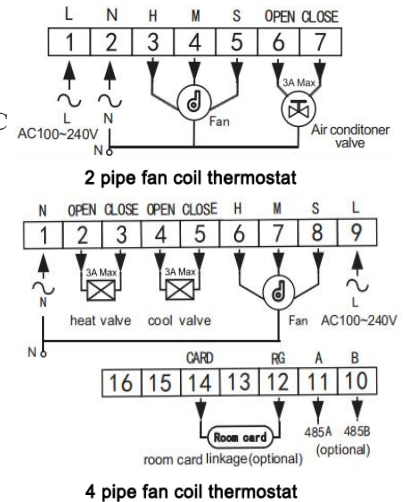

NEW

TCR8-WIFI-AC

- Touch key/Black back light
- Current Loading: 3A
- Supply Voltage: AC100~240V
- Temperature Setting range: 5~95°C
- Temperature Accuracy: +/- 0.5°C
- Ambient Temperature: -5~50°C
- Dimension(L/H/W): 86*86*45mm
- Weight: 0.25kg
- Protection Level: IP20
- 3 fan speed + auto
- With timer task function
- With C and F degree display ways
- With weather and humidity display
- Adjustable screen brightness
- With 4 languages for thermostat
- With 11 languages for app

NEW

TR9B-WIFI-AC

- Touch key/Black back light
- Current Loading: 3A
- Supply Voltage: AC100~240V
- Temperature Setting range: 5~95°C
- Temperature Accuracy: +/- 0.5°C
- Ambient Temperature: -5~50°C
- Dimension(L/H/W): 86*86*45mm
- Weight: 0.25kg
- Protection Level: IP20
- 3 fan speed + auto
- With timer task function
- With C and F degree display ways
- With humidity and weather display
- With 11 languages for app

NEW

TR8B-WIFI-AC

- Touch key/Black back light
- Current Loading: 3A
- Supply Voltage: AC100~240V
- Temperature Setting range: 5~95°C
- Temperature Accuracy: +/- 0.5°C
- Ambient Temperature: -5~50°C
- Dimension(L/H/W): 86*86*45mm
- Weight: 0.25kg
- Protection Level: IP20
- 3 fan speed + auto
- With timer task function
- With C and F degree display ways
- With humidity and weather display
- With 11 languages for app